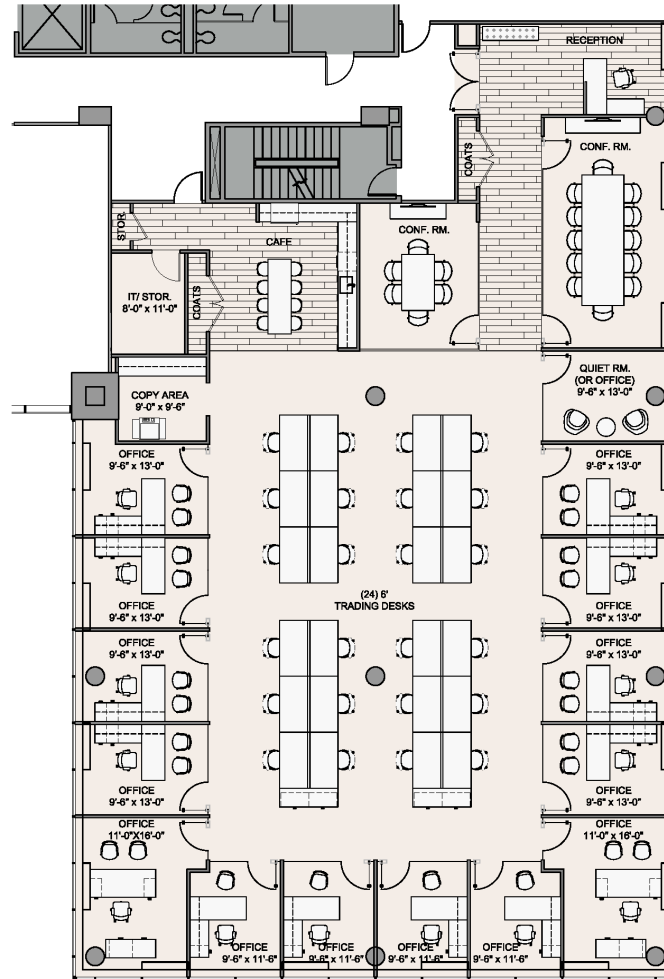

STAMFORD TOWERS | EVERY ADVANTAGE. ONE LOCATION.

For more information or to schedule a tour, contact the leasing team:

DAVID BLOCK
+1 203 325 5340
david.block@cbre.com

JOSEPH WEAVER
+1 203 352 8920
joseph.weaver@cbre.com

5-Star Service®
WORLDWIDE **CBRE**

680 & 750 Washington Boulevard | Stamford, CT 06901

www.stamfordtowers.com | www.5-starworldwide.com