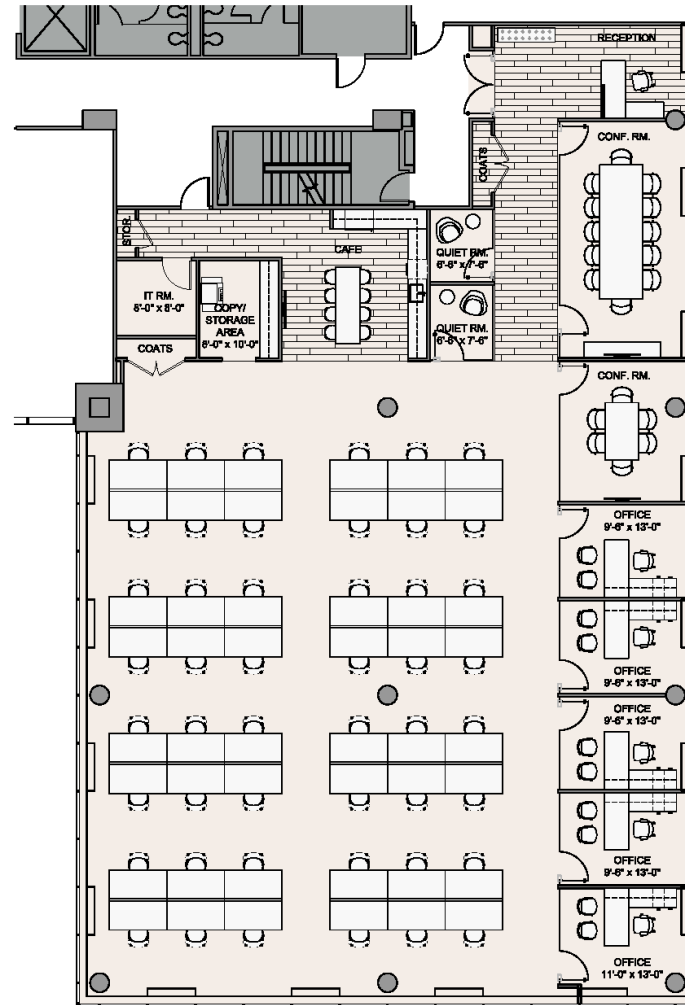

STAMFORD TOWERS | EVERY ADVANTAGE. ONE LOCATION.

For more information or to schedule a tour, contact the leasing team:

DAVID BLOCK

+1 203 325 5340

david.block@cbre.com

JOSEPH WEAVER

+1 203 352 8920

joseph.weaver@cbre.com

680 & 750 Washington Boulevard | Stamford, CT 06901

5-Star Service®
WORLDWIDE

CBRE

www.stamfordtowers.com | www.5-starworldwide.com