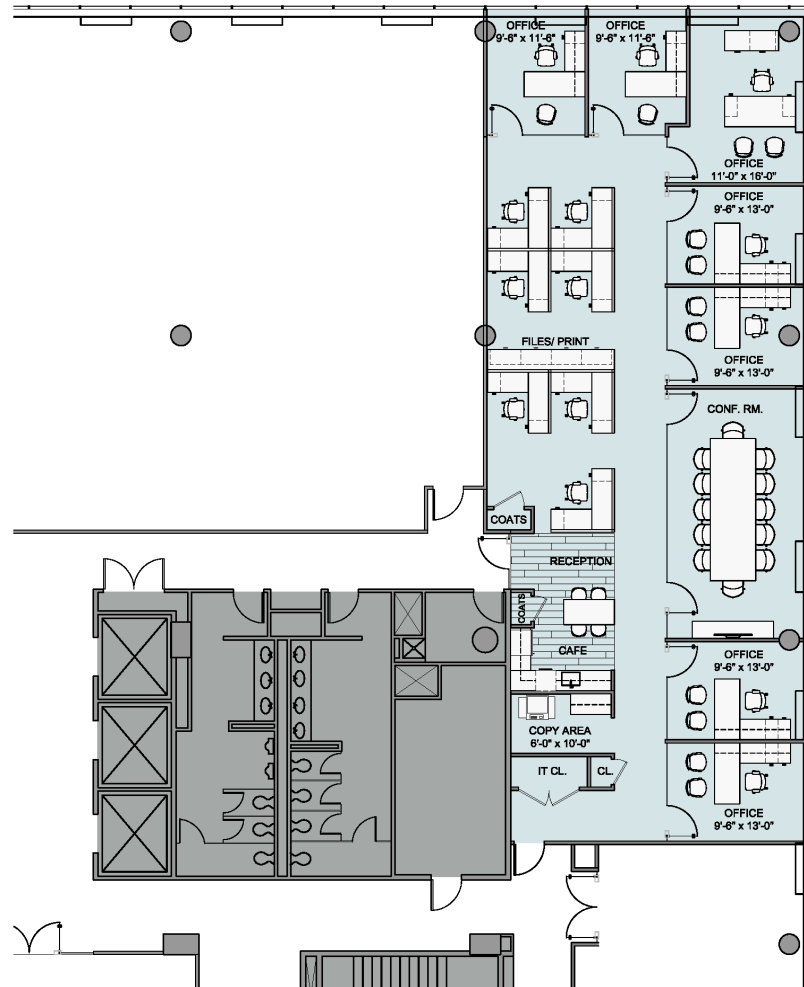

680 & 750 Washington Boulevard | Stamford, CT 06901

5-Star Service<sup>®</sup>  
WORLDWIDE **CBRE**

[www.stamfordtowers.com](http://www.stamfordtowers.com) | [www.5-starworldwide.com](http://www.5-starworldwide.com)