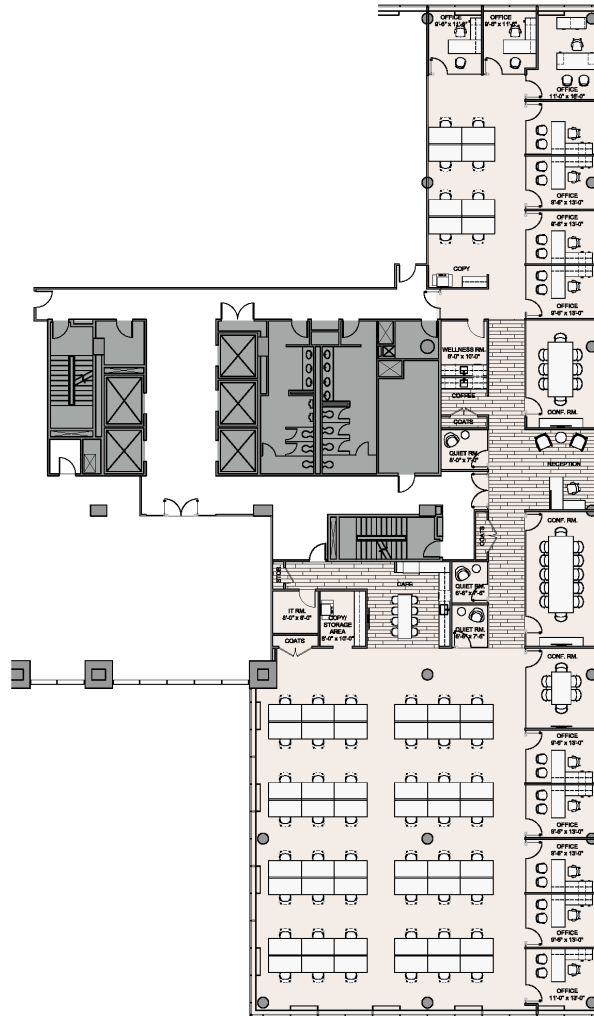

STAMFORD TOWERS | EVERY ADVANTAGE. ONE LOCATION.

For more information or to schedule a tour, contact the leasing team:

DAVID BLOCK
+1 203 325 5340
david.block@cbre.com

JOSEPH WEAVER
+1 203 352 8920
joseph.weaver@cbre.com

680 & 750 Washington Boulevard | Stamford, CT 06901

5-Star Service®
WORLDWIDE

CBRE

www.stamfordtowers.com | www.5-starworldwide.com