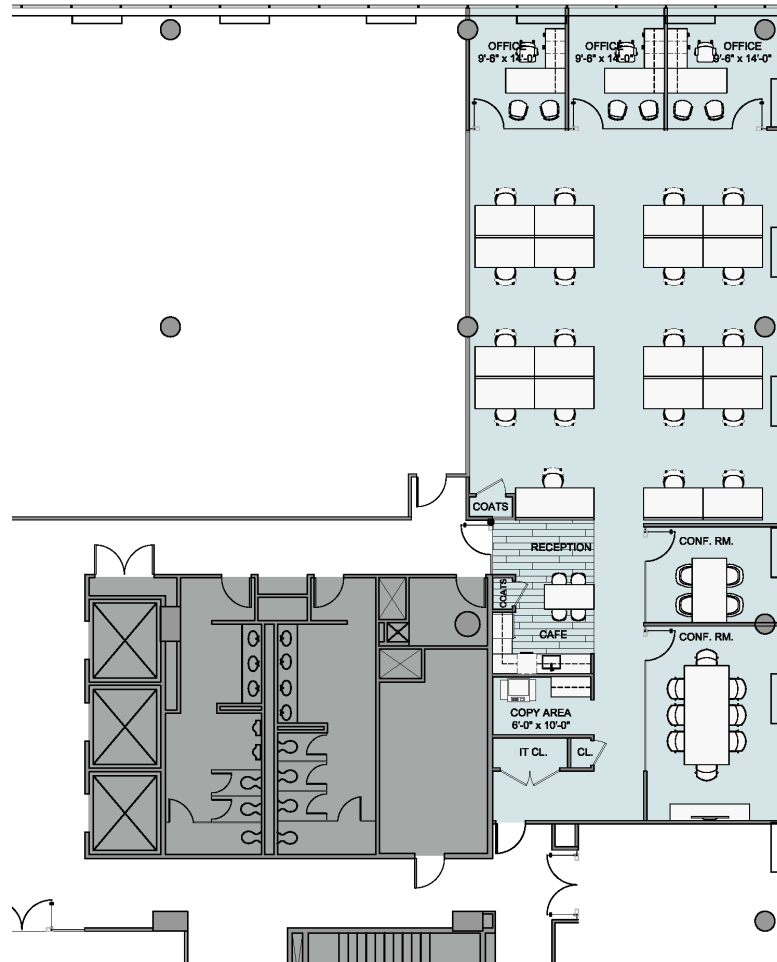

680 & 750 Washington Boulevard | Stamford, CT 06901

5-Star Service<sup>®</sup>  
WORLDWIDE **CBRE**

www.stamfordtowers.com | www.5-starworldwide.com

STAMFORD TOWERS | EVERY ADVANTAGE. ONE LOCATION.

For more information or to schedule a tour, contact the leasing team: